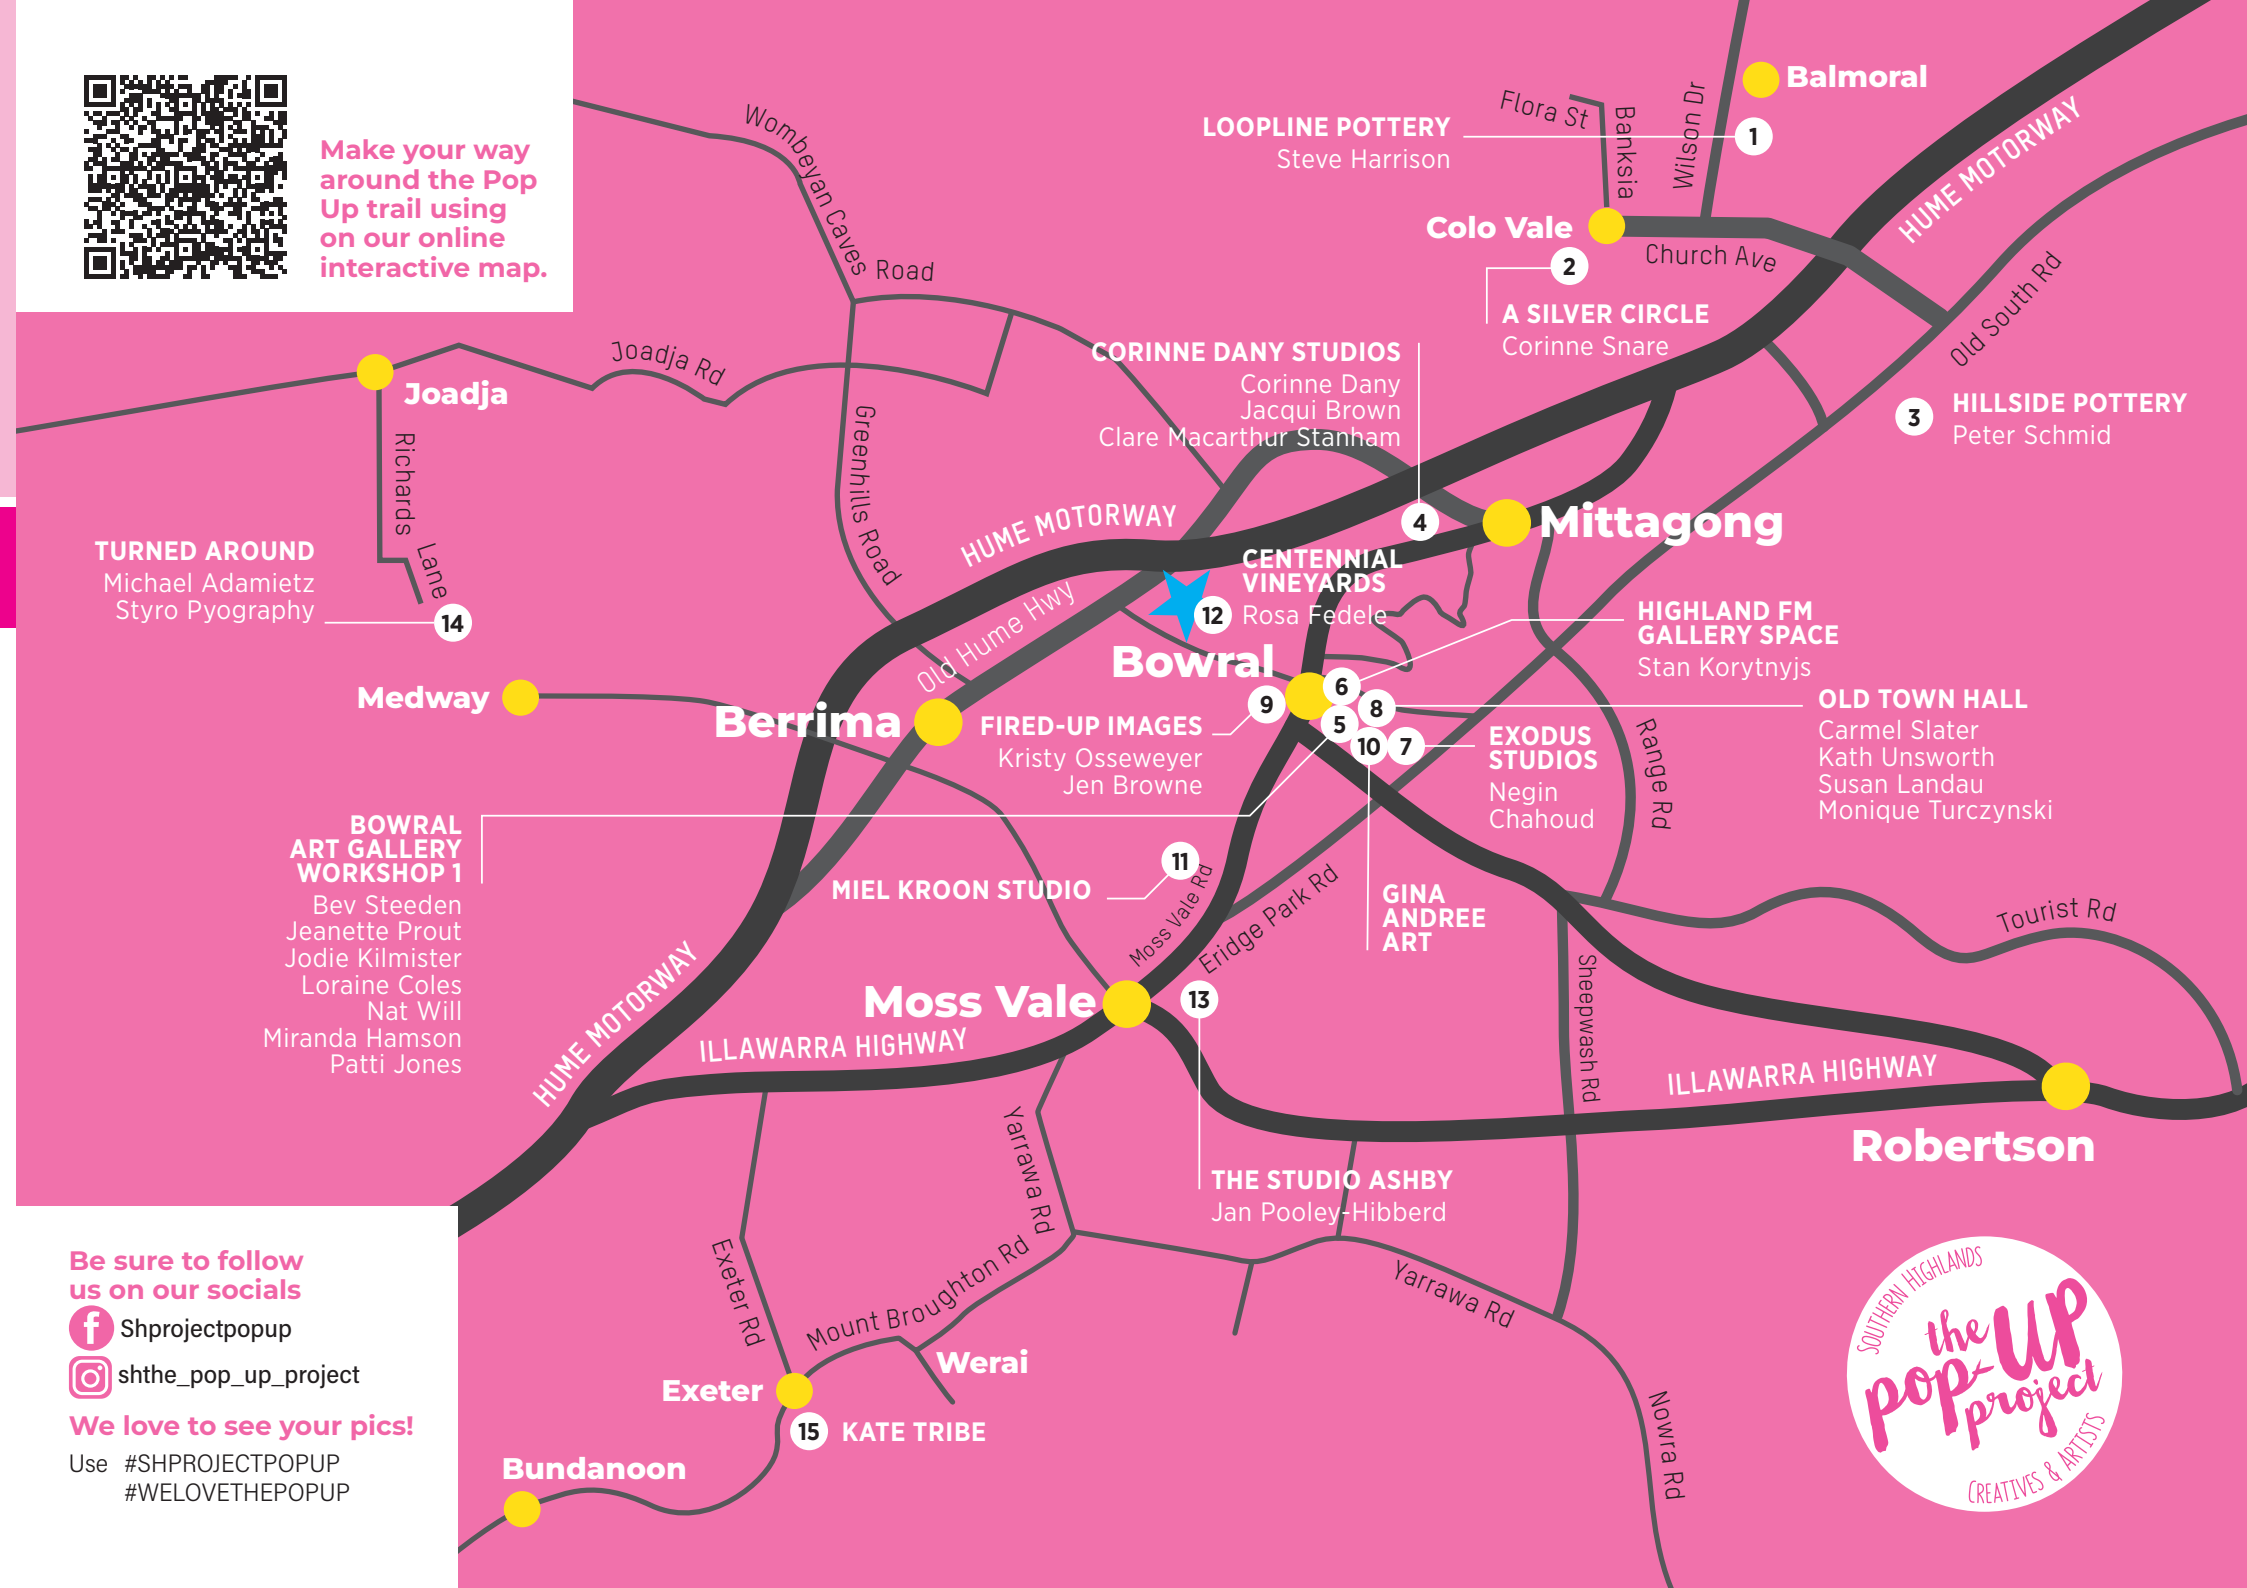

Gold Sponsors

Supporters

We thank all of our sponsors and supporters for supporting creatives in our region!

Make your way around the Pop Up trail using our online interactive map.

Be sure to follow us on our socials