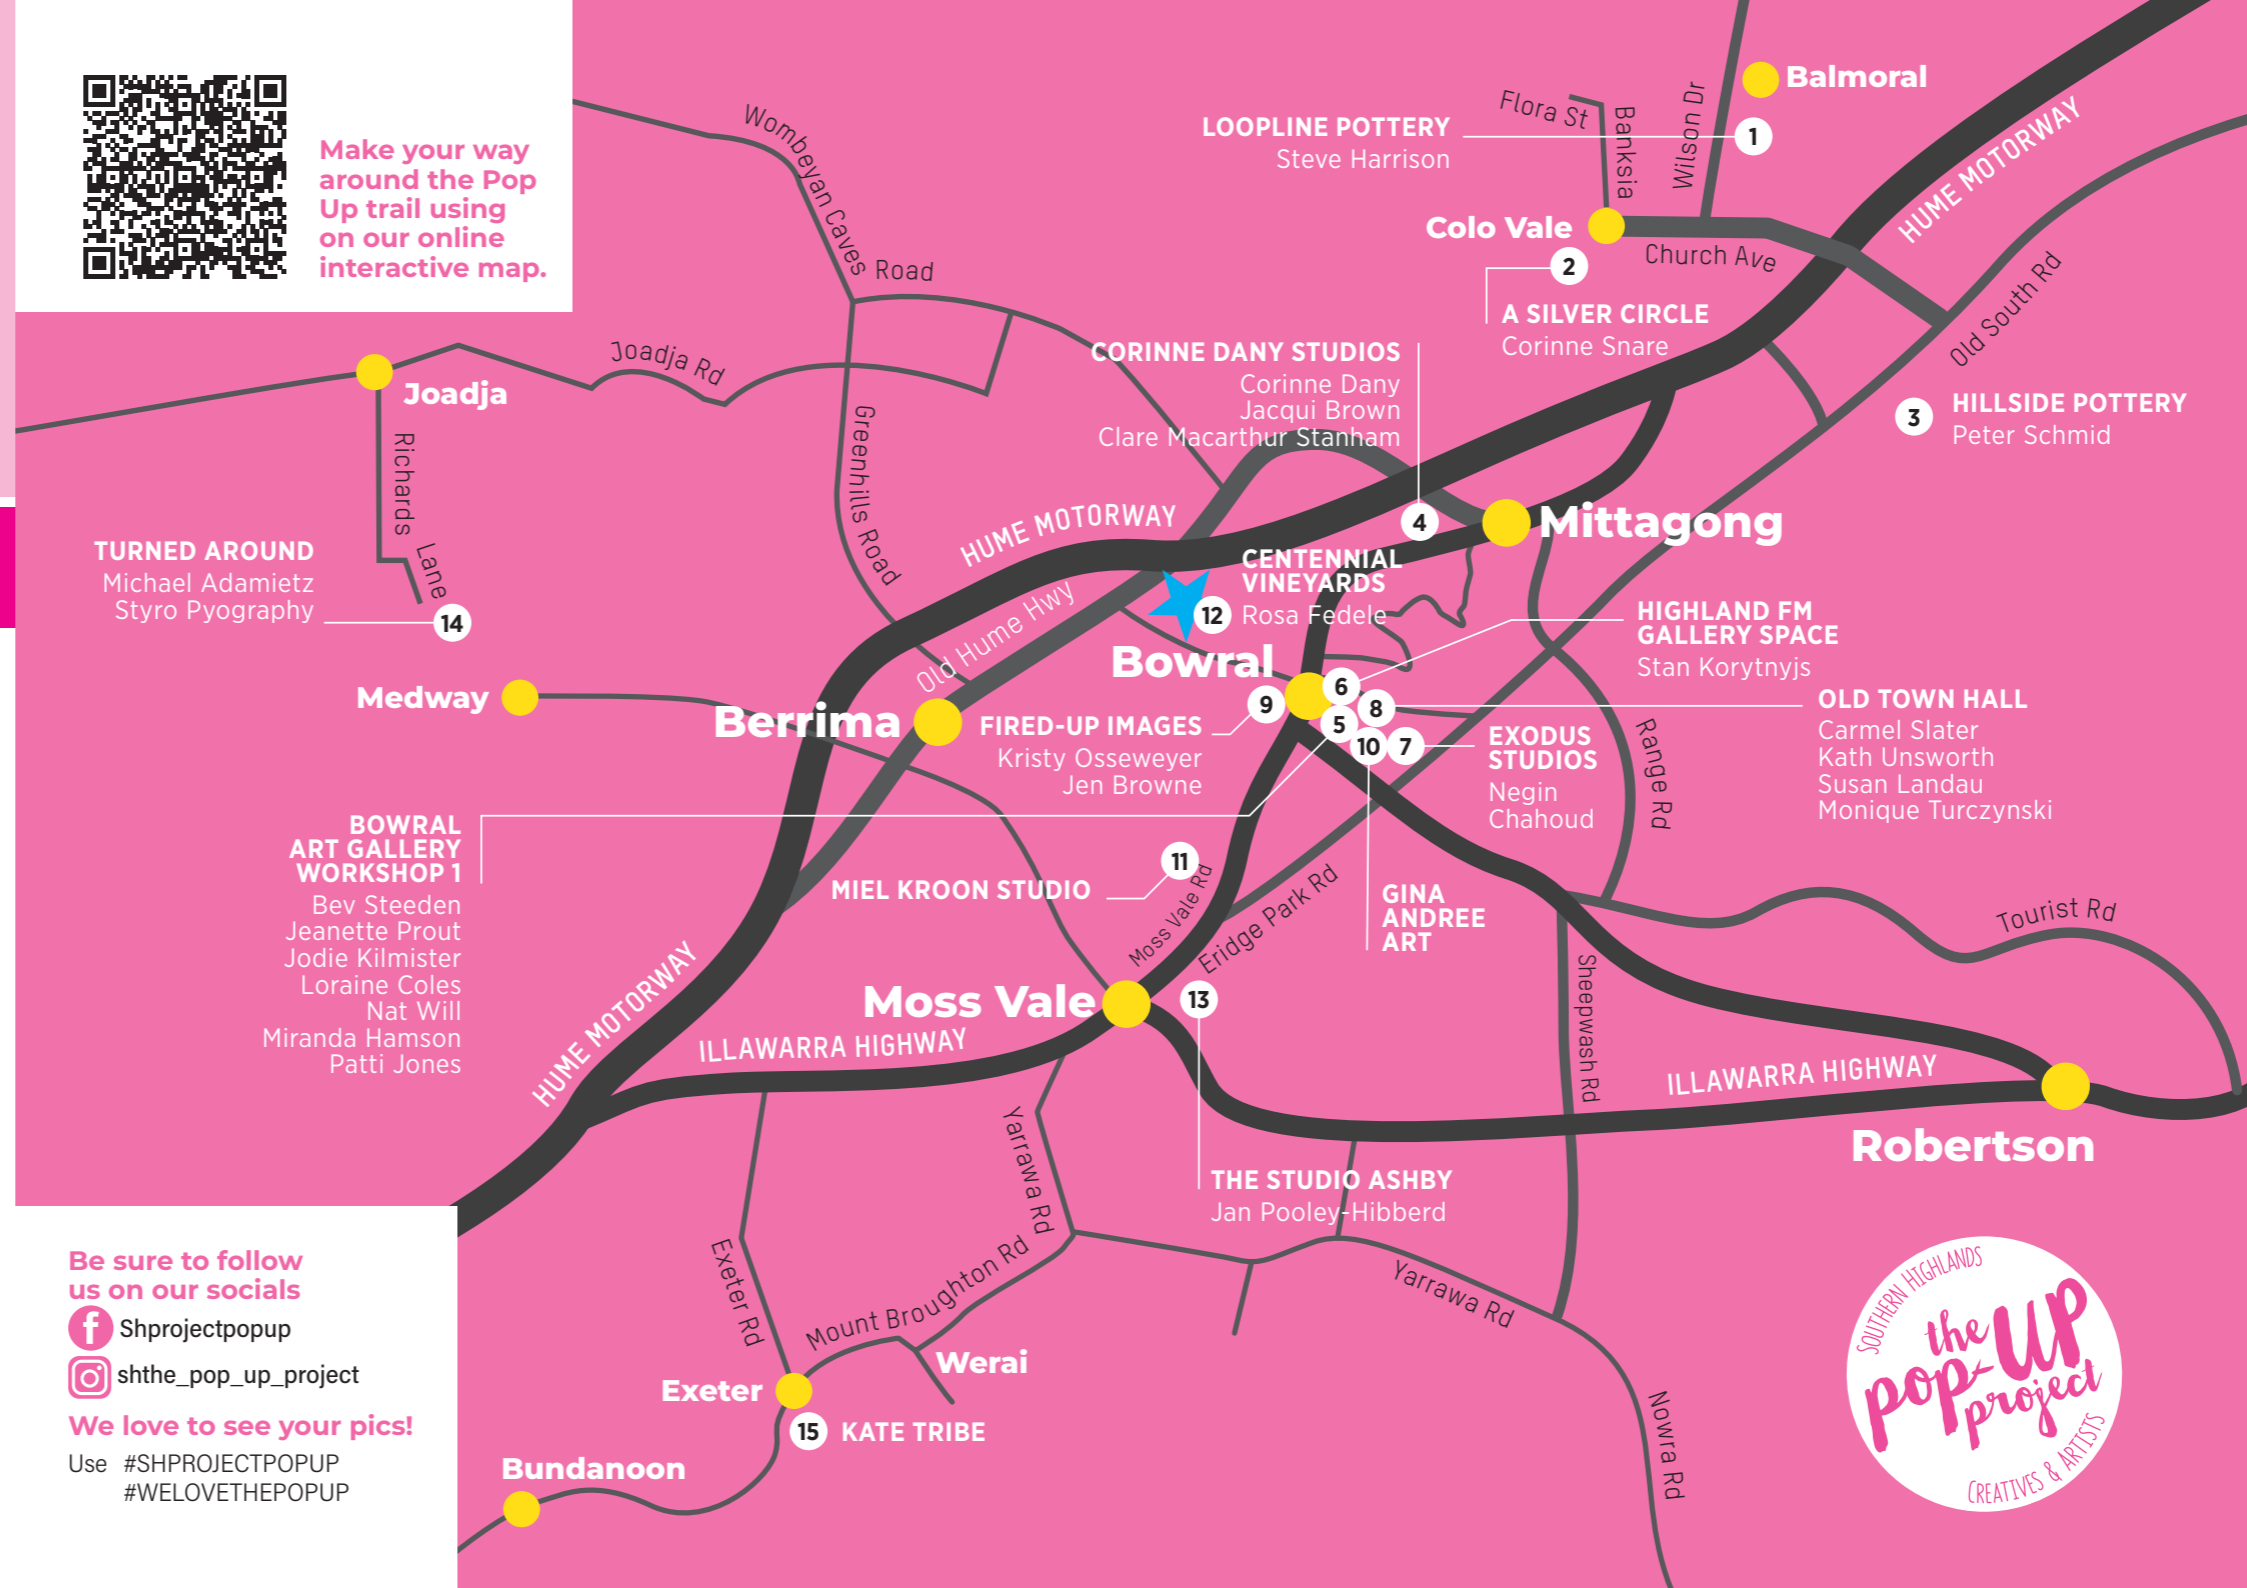

Gold Sponsors

Supporters

We thank all of our sponsors and supporters for supporting creatives in our region!

Make your way around the Pop Up trail using our online interactive map.

Be sure to follow us on our socials